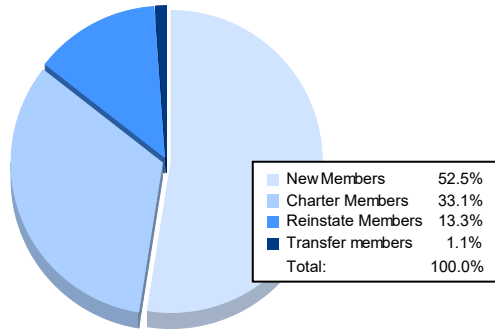

Year	New Clubs	Dropped Clubs	Gain/ Loss Clubs	New Members	Charter Members	Reinstate Members	Transfer Members	Total Member Added	Total Members Dropped	Gain/ Loss Members
2016-2017	1	2	-1	91	31	0	7	129	117	12
2017-2018	1	0	1	92	31	0	5	128	100	28
2018-2019	1	0	1	79	28	3	5	115	161	-46
2019-2020	1	1	0	81	30	4	6	121	105	16
2020-2021	2	1	1	95	60	24	2	181	179	2
<b>Average</b>	<b>1</b>	<b>1</b>	<b>0</b>	<b>88</b>	<b>36</b>	<b>6</b>	<b>5</b>	<b>135</b>	<b>132</b>	<b>2</b>

### Membership Composition June 2021 Cumulative