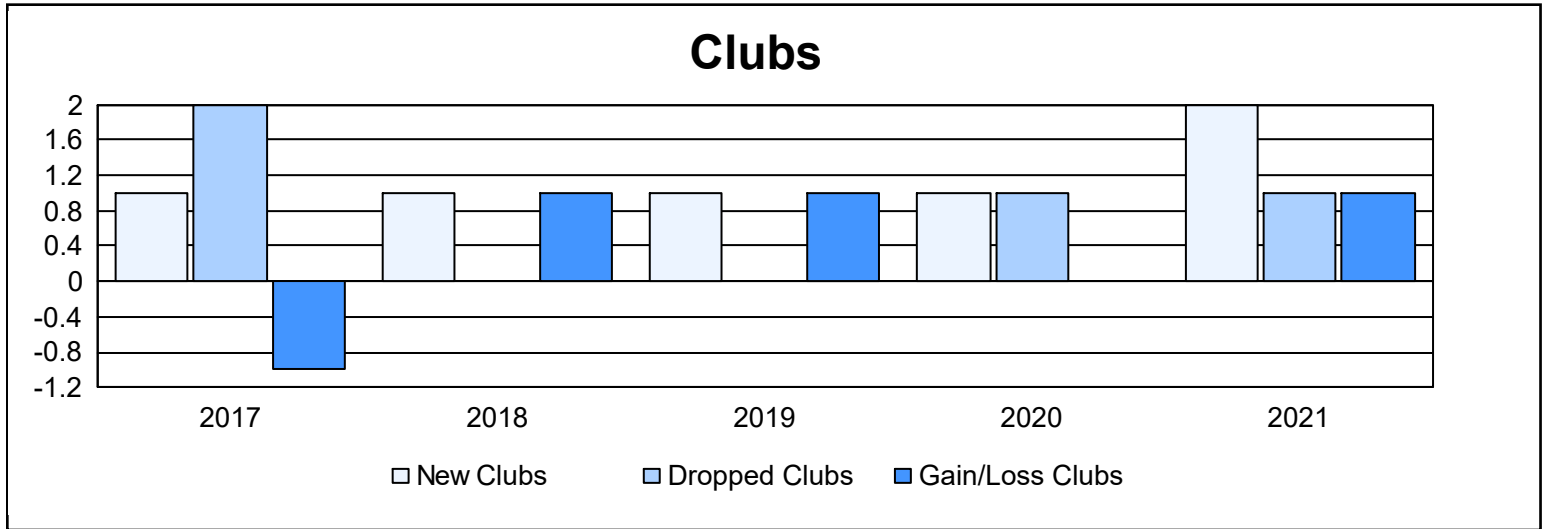

Year	New Clubs	Dropped Clubs	Gain/ Loss Clubs	New Members	Charter Members	Reinstate Members	Transfer Members	Total Member Added	Total Members Dropped	Gain/ Loss Members
2016-2017	1	2	-1	91	31	0	7	129	117	12
2017-2018	1	0	1	92	31	0	5	128	100	28
2018-2019	1	0	1	79	28	3	5	115	161	-46
2019-2020	1	1	0	81	30	4	6	121	105	16
2020-2021	2	1	1	95	60	24	2	181	179	2
<b>Average</b>	<b>1</b>	<b>1</b>	<b>0</b>	<b>88</b>	<b>36</b>	<b>6</b>	<b>5</b>	<b>135</b>	<b>132</b>	<b>2</b>

### Membership Composition June 2021 Cumulative