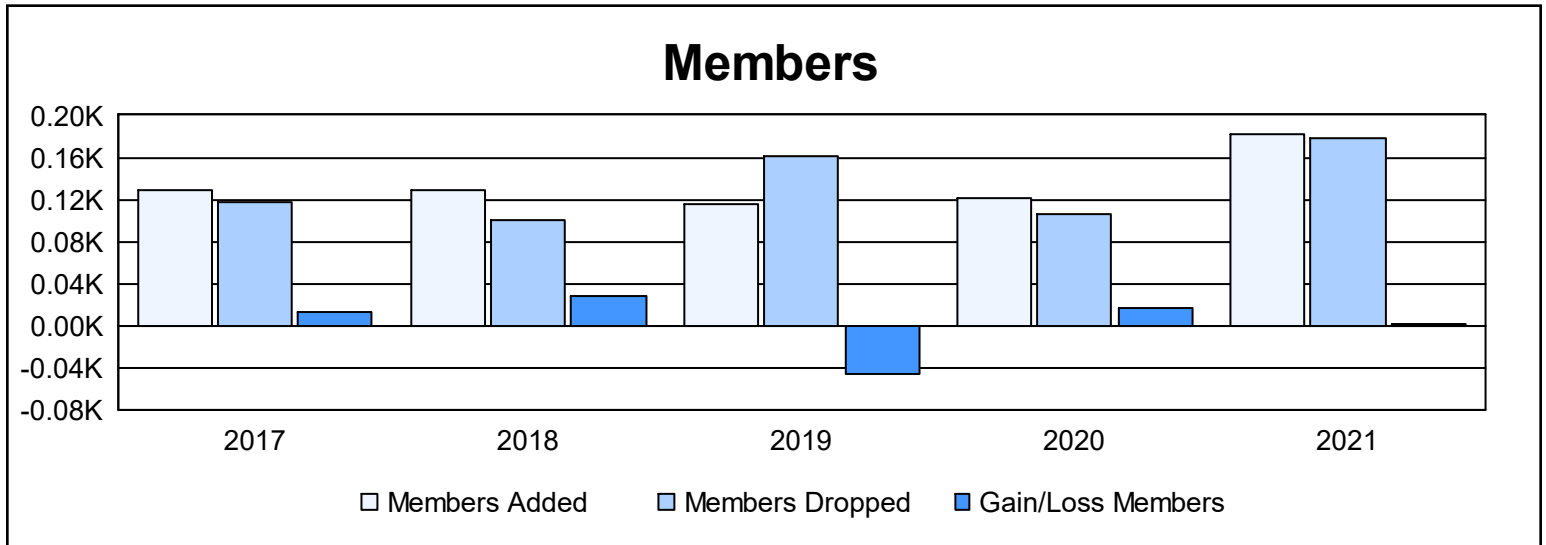

Year	New Clubs	Dropped Clubs	Gain/ Loss Clubs	New Members	Charter Members	Reinstate Members	Transfer Members	Total Member Added	Total Members Dropped	Gain/ Loss Members
2016-2017	1	2	-1	91	31	0	7	129	117	12
2017-2018	1	0	1	92	31	0	5	128	100	28
2018-2019	1	0	1	79	28	3	5	115	161	-46
2019-2020	1	1	0	81	30	4	6	121	105	16
2020-2021	2	1	1	95	60	24	2	181	179	2
<b>Average</b>	<b>1</b>	<b>1</b>	<b>0</b>	<b>88</b>	<b>36</b>	<b>6</b>	<b>5</b>	<b>135</b>	<b>132</b>	<b>2</b>

### Membership Composition June 2021 Cumulative